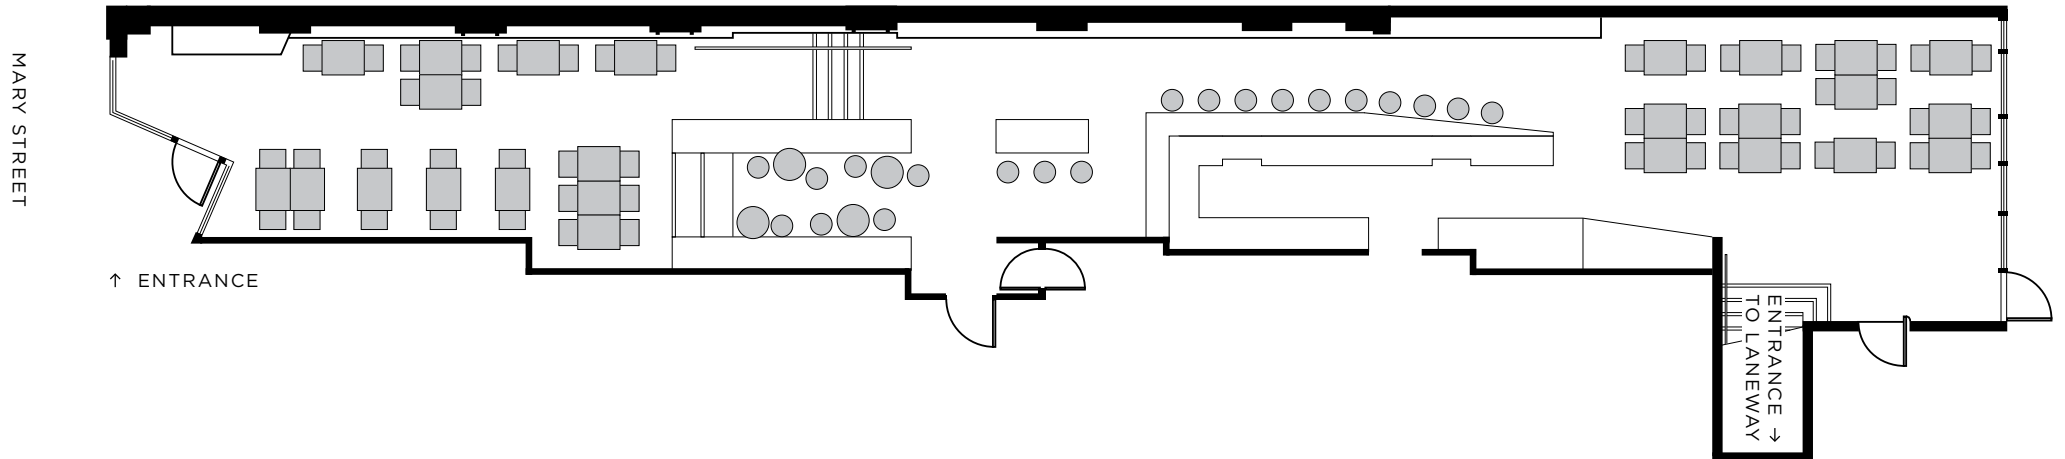

# the **EURO**

**THE EURO SITE PLAN**  
181 MARY ST, BRISBANE CBD. Q 4000  
RESERVATIONS: 07 3229 2271

# the EURO

**THE EURO SITE PLAN**  
181 MARY ST, BRISBANE CBD. Q 4000  
RESERVATIONS: 07 3229 2271