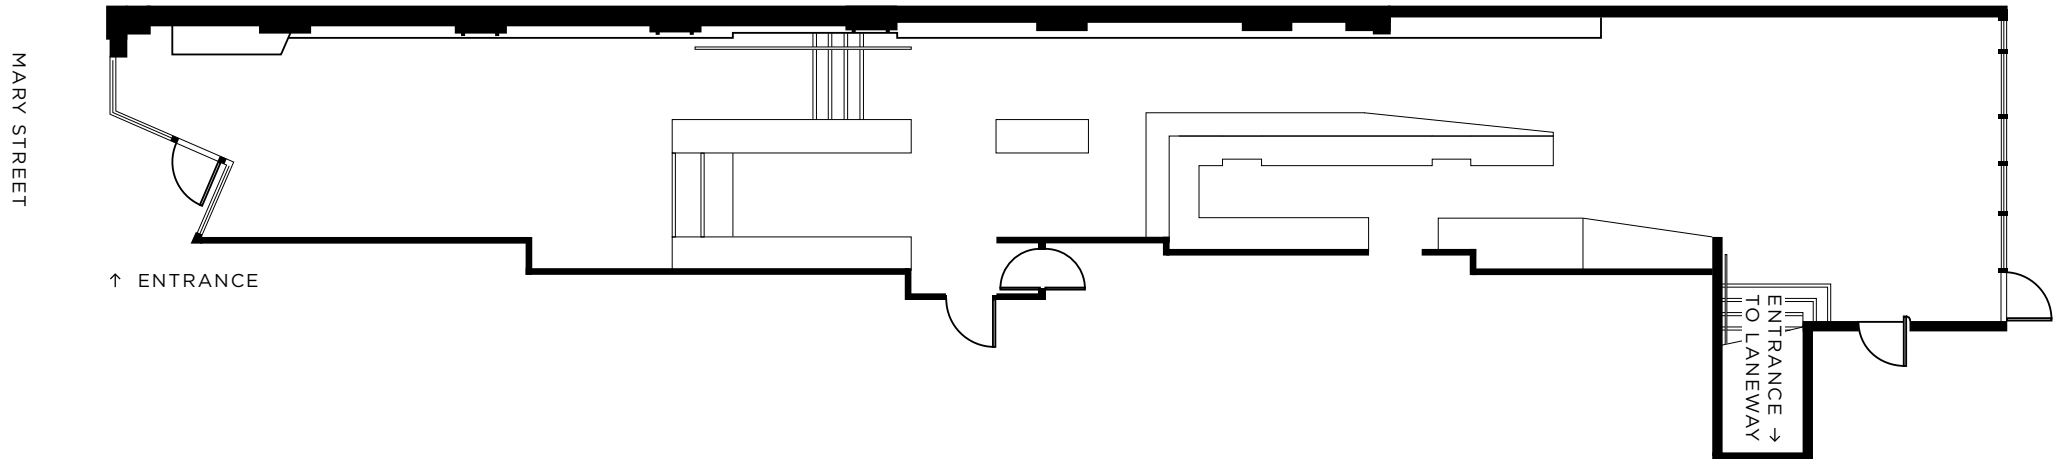

# the **EURO**

**THE EURO SITE PLAN**  
181 MARY ST, BRISBANE CBD. Q 4000  
RESERVATIONS: 07 3229 2271

# the EURO

**THE EURO SITE PLAN**  
181 MARY ST, BRISBANE CBD. Q 4000  
RESERVATIONS: 07 3229 2271